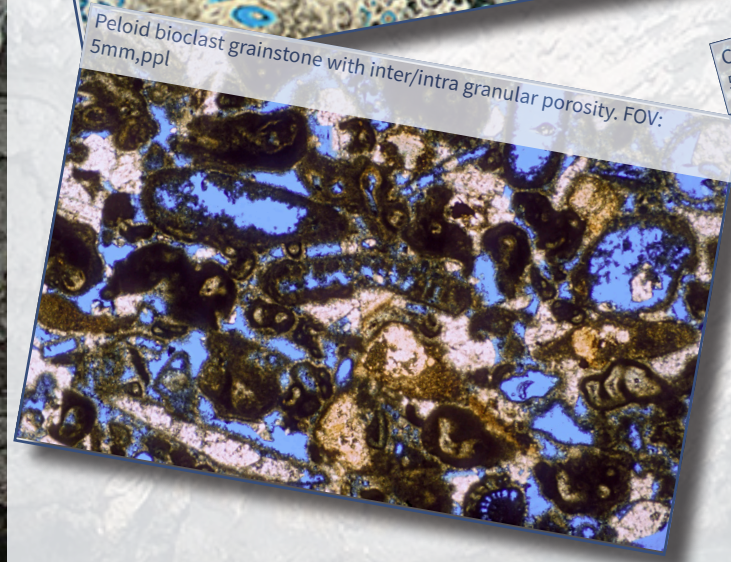

Microfacies Atlas of Finnmark Platform wells: 7128/6-1, 7128/4-1 and 7229/11-1

- 680 digital microfacies images taken from core and SWC from three key Late Palaeozoic wells.
- Detailed descriptions of pore types and depositional settings.
- Individual high, print and screen resolution images available on DVD.