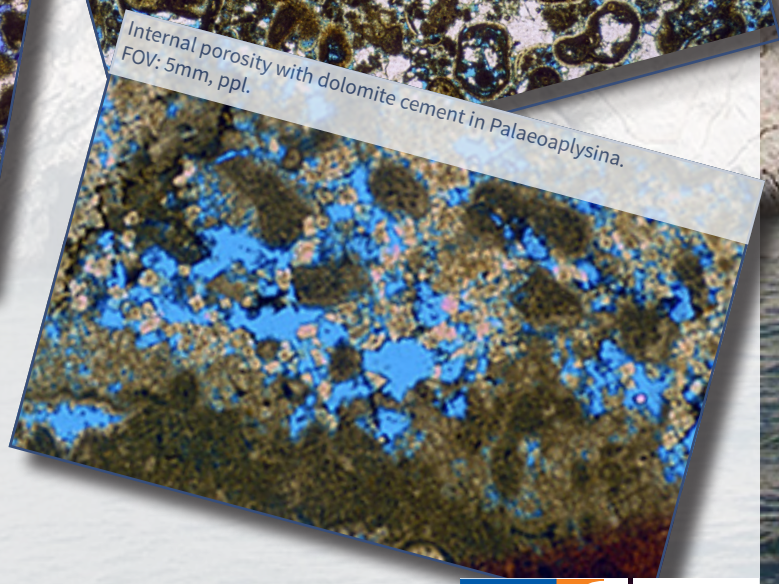

Microfacies Atlas of Finnmark Platform wells: 7128/6-1, 7128/4-1 and 7229/11-1

- 680 digital microfacies images taken from core and SWC from three key Late Palaeozoic wells.
- Detailed descriptions of pore types and depositional settings.
- Individual high, print and screen resolution images available on DVD.