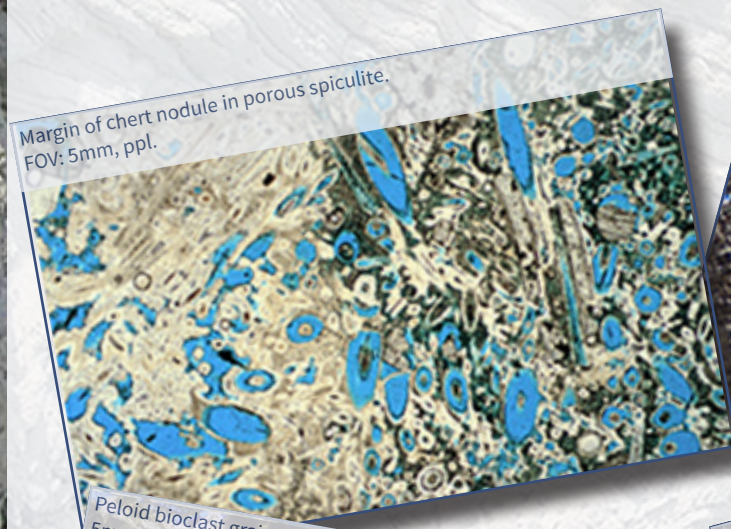

Microfacies Atlas of Finnmark Platform wells: 7128/6-1, 7128/4-1 and 7229/11-1

- 680 digital microfacies images taken from core and SWC from three key Late Palaeozoic wells.
- Detailed descriptions of pore types and depositional settings.
- Individual high, print and screen resolution images available on DVD.