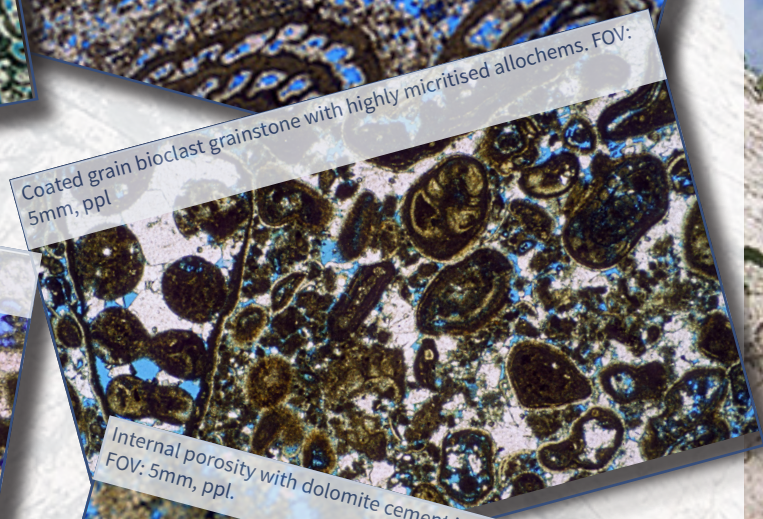

Microfacies Atlas of Finnmark Platform wells: 7128/6-1, 7128/4-1 and 7229/11-1

- 680 digital microfacies images taken from core and SWC from three key Late Palaeozoic wells.
- Detailed descriptions of pore types and depositional settings.
- Individual high, print and screen resolution images available on DVD.